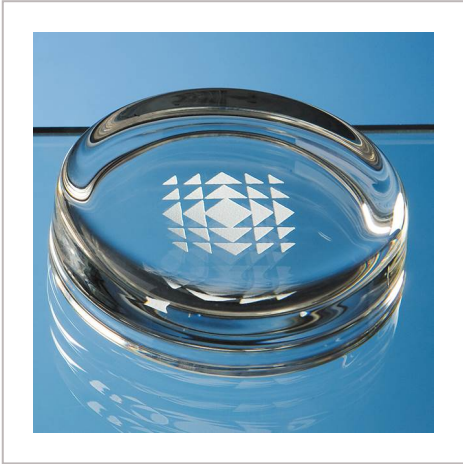

Round Glass Paperweight

7CM ROUND GLASS PAPERWEIGHT

METHOD	Engraved
PRINT AREA	42mm Dia
MATERIAL	Glass
COLOURS	Clear
SIZE	H20, D70
AWARD PACKAGING	Blue Skillet Box
WEIGHT	1.3KG
MOQ	1
CARTON QUANTITY	15
CARTON WEIGHT	20KG
CARTON DIMENSIONS	61cm x 46cm x 46cm