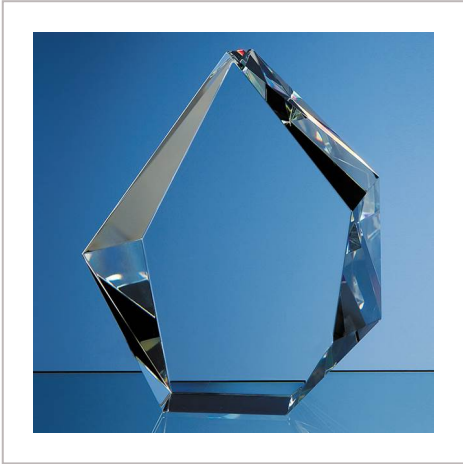

Optical Crystal Facet Iceberg Award

17CM OPTICAL CRYSTAL FACET ICEBERG AWARD

METHOD	Engraved
PRINT AREA	H95, W70
MATERIAL	Glass
COLOURS	Clear
SIZE	H170, W130, D60
AWARD PACKAGING	Foam Lined Boxes
WEIGHT	1.3KG
MOQ	1
CARTON QUANTITY	15
CARTON WEIGHT	20KG
CARTON DIMENSIONS	61cm x 46cm x 46cm